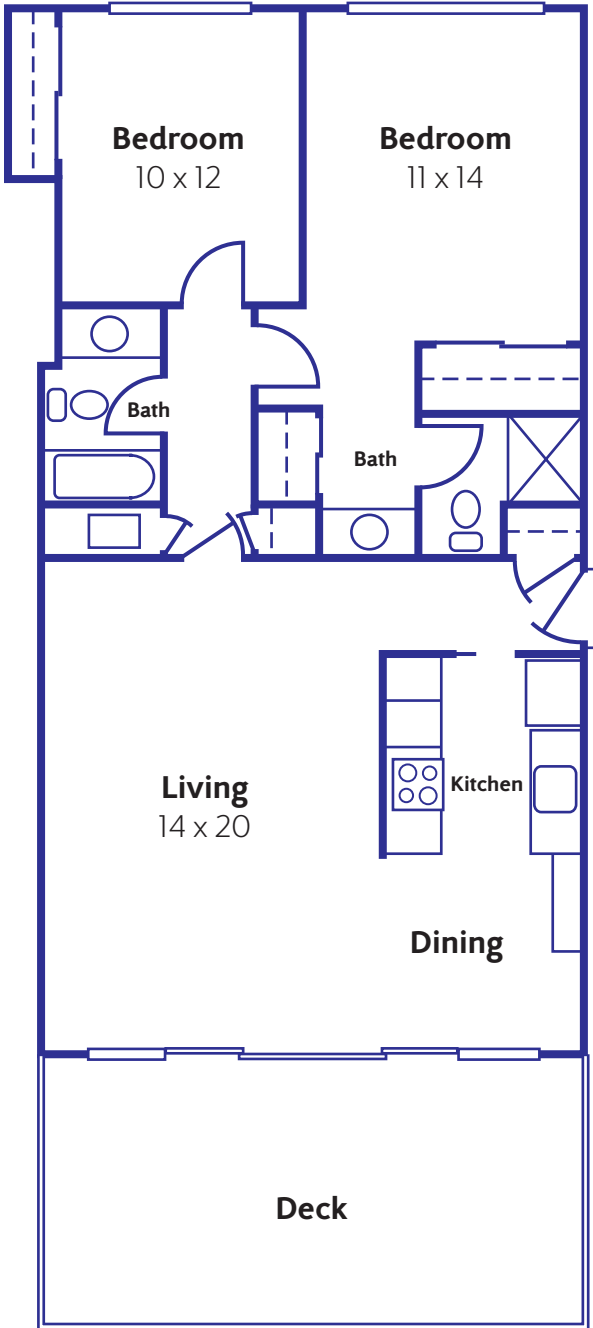

**Plan A**  
3 Bedrooms, 2 Baths  
1,288 Square Feet

**Plan C**

2 Bedrooms, 2 Baths

1,008 Square Feet

**Plan D**

2 Bedrooms, 2 Baths  
1,136 Square Feet