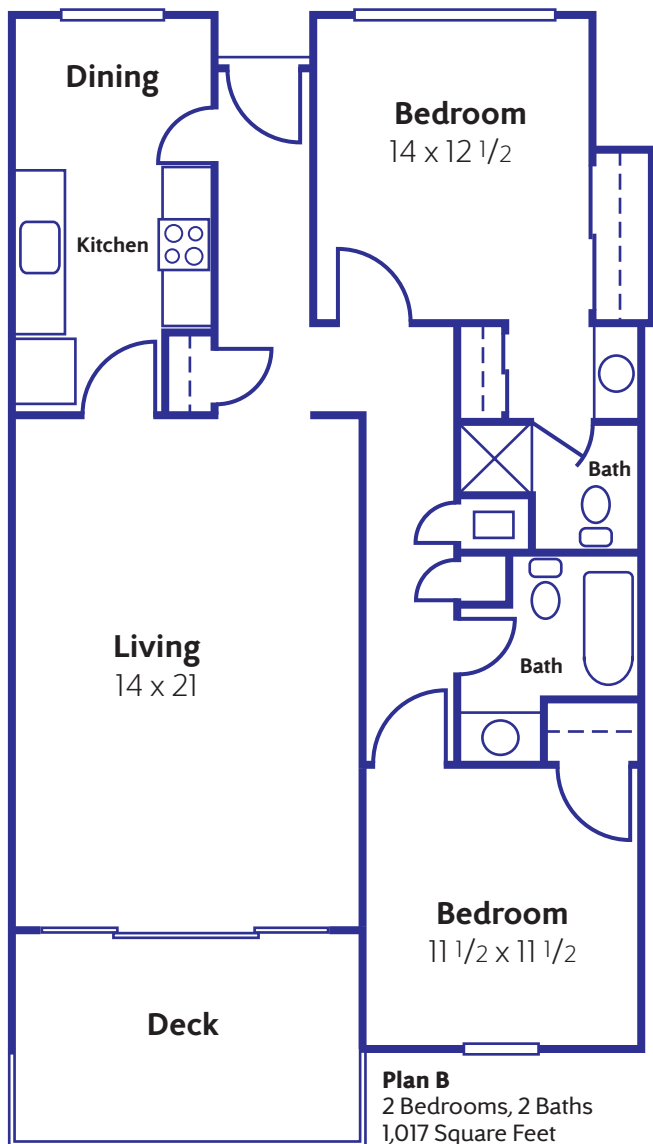

**Plan A**  
3 Bedrooms, 2 Baths  
1,288 Square Feet

**Plan C**

2 Bedrooms, 2 Baths

1,008 Square Feet

**Plan D**

2 Bedrooms, 2 Baths  
1,136 Square Feet